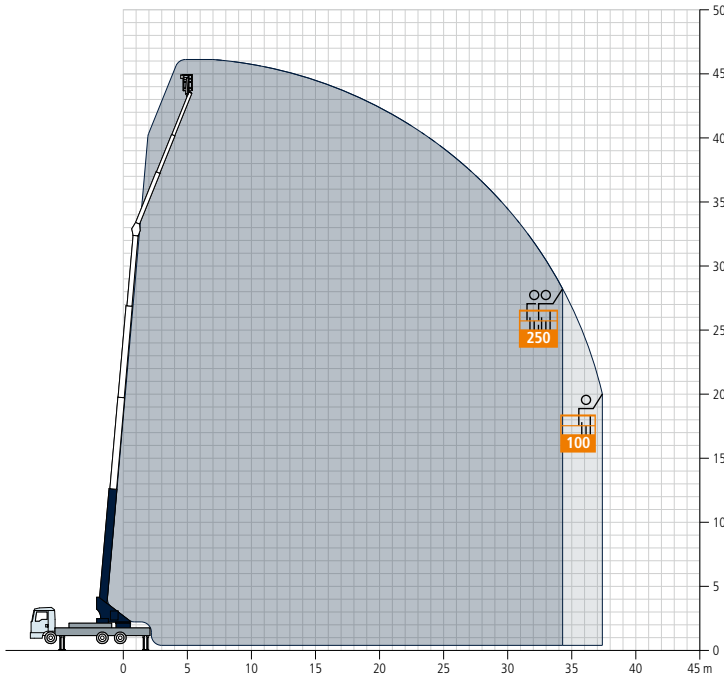

All rights reserved for changes. All specified values are maximum values.

We recommend the AK 46/6000 for all those that want to playfully reach the rear side of roofs or buildings. It has a comparatively low body weight and is mounted on an 18 or 26 t truck, lifting a maximum of 6 t. On the jobsite this crane reaches up to 39 m of radius with 250 kg load and still 26 m with a load of 1.000 kg on the hook- both in an almost circular radius. Upon request this crane can be fitted with a double fully hydraulic extendible fly jib.

Available with **Böcker**Connect

Böcker
MY WAY TO THE TOP

Working range crane operation

All weights are in kg.
Measurements can fluctuate slightly.

Working range platform operation

Non-rotating basket PK 250-1

Rotating basket PK 350-D

Jib

All weights are in kg.
Measurements can fluctuate slightly.

Dimensions

Boecker

www.boecker.co.uk

Boecker UK Limited

Unit B Grazebrook Industrial Park
Hulbert Drive, Dudley
West Midlands UK-DY2 0XW