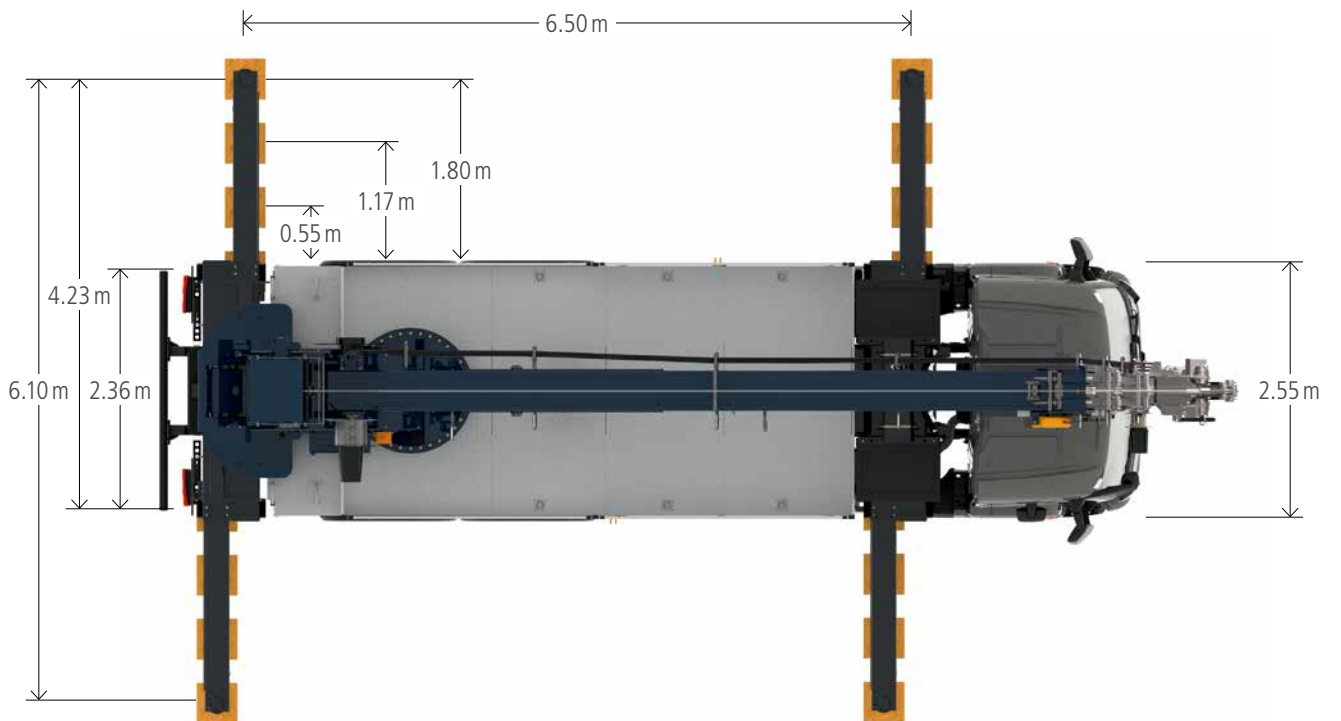

All rights reserved for changes. All specified values are maximum values.

We recommend the AK 46/6000 for all those that want to playfully reach the rear side of roofs or buildings. It has a comparatively low body weight and is mounted on an 18 or 26 t truck, lifting a maximum of 6 t. On the jobsite this crane reaches up to 39 m of radius with 250 kg load and still 26 m with a load of 1.000 kg on the hook- both in an almost circular radius. Upon request this crane can be fitted with a double fully hydraulic extendible fly jib.

Camera technology is also available as an option. It transmits a live image from the top of the boom to the colour display of the remote control. Thanks to its compact design, its convenient driving characteristics as well as its surpassing manoeuvrability, the AK 46/6000 can also be set-up and used in tight spaces.

Rotating basket PK 350-D

Jib

All weights are in kg.
Measurements can fluctuate slightly.

Dimensions

Boecker

www.boecker.co.uk

Boecker UK Limited

Unit B Grazebrook Industrial Park
Hulbert Drive, Dudley
West Midlands UK-DY2 0XW