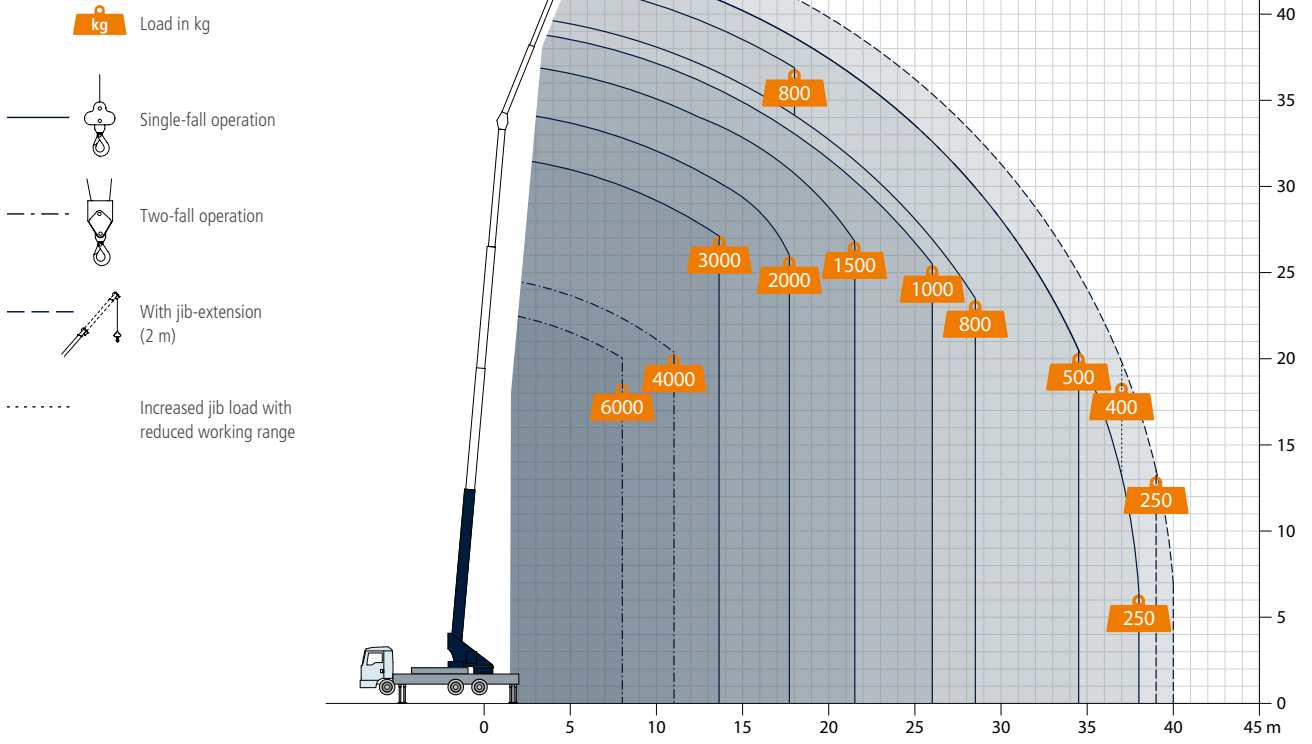

Working range crane operation

All weights are in kg.
Measurements can fluctuate slightly.