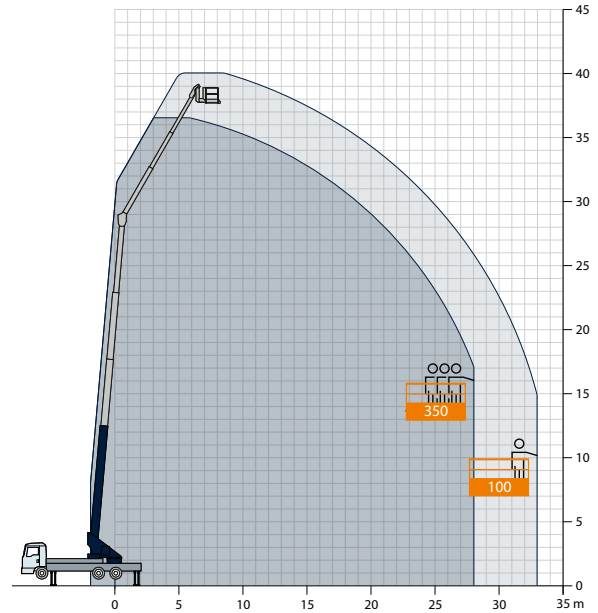

Truck Crane AK 46/6000

Technical Data

Permissible gross vehicle weight (t)	18 / 26
Max. payload (kg)	3,000 (optional 6,000)
Max. extension length (m)	44.0 (optional 46.0)
Working height up to jib (m)	33.8
Jib extendable (m)	5.3 / 8.1 / 11.0
Jib payload (kg)	3,000 / 1,500 / 800 / (400)
Boom angle (degrees)	85
Jib angle (degrees)	162
Pivoting range (degrees)	+/- 310
Hook speed (m/min)	45
Range for crane operation at 250 kg (m)	38.0 (39.0)
Range for crane operation at 500 kg (m)	34.5
Range for crane operation at 1 t (m)	26.0
Range for crane operation at 2 t (m)	17.7
Range for crane operation at 3 t (m)	13.5
Range for crane operation at 6 t (m)	8.0
Range / Working height max. (m) with rotating basket 250 kg (PK 250-D)	33.1 / 43.3
with rotating basket 350 kg (PK 350-D)	28.0 / 40.0
Range / Working height max. (m) with non-rotating basket 250 kg	34.3 / 46.0

All rights reserved for changes. All specified values are maximum values.

We recommend the AK 46/6000 for all those that want to playfully reach the rear side of roofs or buildings. It has a comparatively low body weight and is mounted on an 18 or 26 t truck, lifting a maximum of 6 t. On the jobsite this crane reaches up to 39 m of radius with 250 kg load and still 26 m with a load of 1.000 kg on the hook- both in an almost circular radius. Upon request this crane can be fitted with a double fully hydraulic extendible fly jib.

Available with **Böcker**Connect

Böcker
MY WAY TO THE TOP

Working range crane operation

All weights are in kg.
Measurements can fluctuate slightly.

Working range platform operation

Non-rotating basket PK 250-1

Rotating basket PK 350-D

Jib

All weights are in kg.
Measurements can fluctuate slightly.

Dimensions

Boecker

www.boecker.co.uk

Boecker UK Limited

Unit B Grazebrook Industrial Park
Hulbert Drive, Dudley
West Midlands UK-DY2 0XW