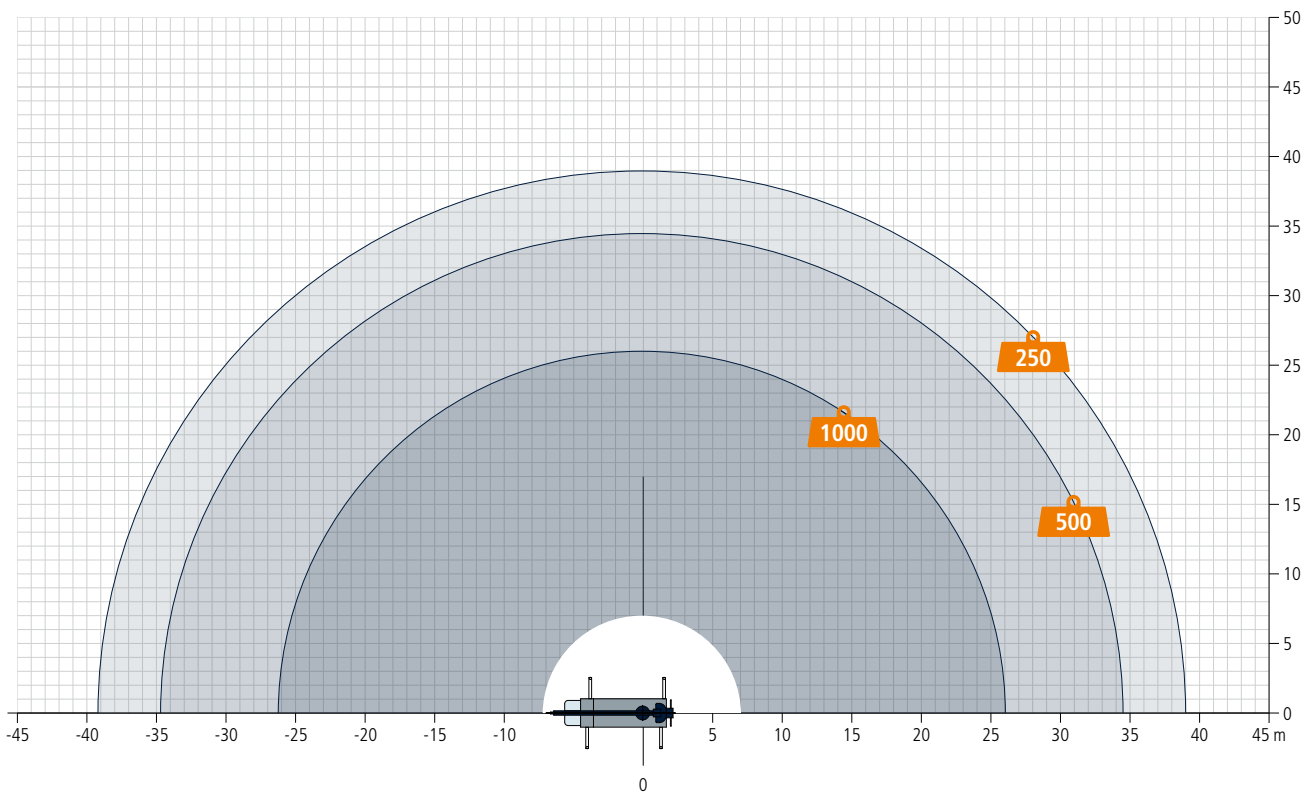

Working range crane operation

All weights are in kg.
Measurements can fluctuate slightly.