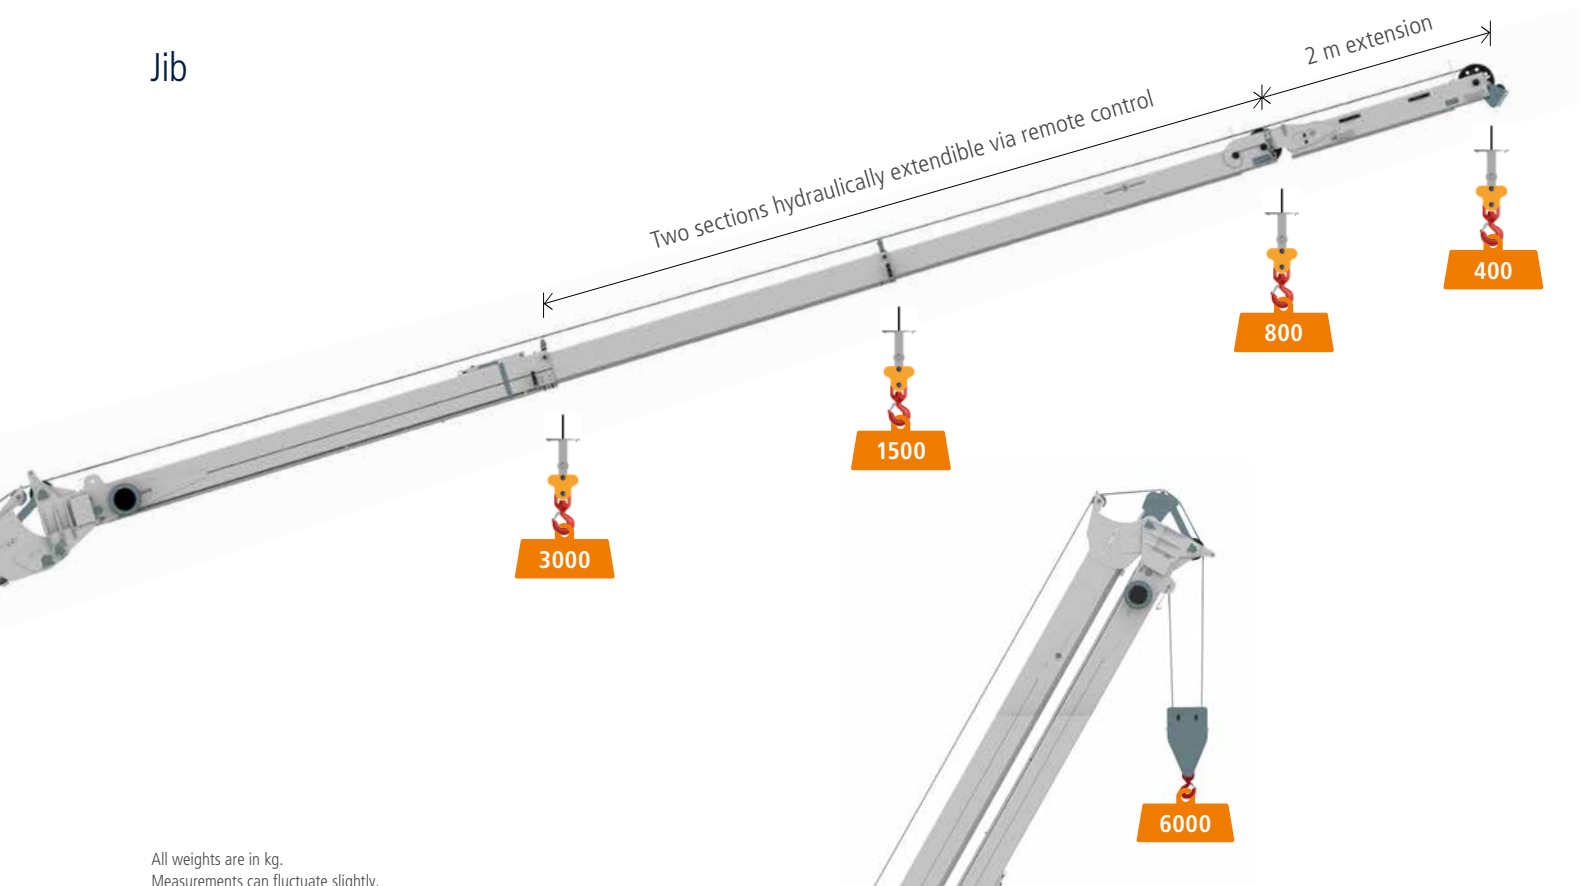

All rights reserved for changes. All specified values are maximum values.

We recommend the AK 46/6000 for all those that want to playfully reach the rear side of roofs or buildings. It has a comparatively low body weight and is mounted on an 18 or 26 t truck, lifting a maximum of 6 t. On the jobsite this crane reaches up to 39 m of radius with 250 kg load and still 26 m with a load of 1.000 kg on the hook- both in an almost circular radius. Upon request this crane can be fitted with a double fully hydraulic extendible fly jib.

Camera technology is also available as an option. It transmits a live image from the top of the boom to the colour display of the remote control. Thanks to its compact design, its convenient driving characteristics as well as its surpassing manoeuvrability, the AK 46/6000 can also be set-up and used in tight spaces.

Available with **Böcker**Connect

Böcker
MY WAY TO THE TOP

Working range crane operation

All weights are in kg.
Measurements can fluctuate slightly.

Working range platform operation

Non-rotating basket PK 250-1

Rotating basket PK 350-D

Jib

All weights are in kg.
Measurements can fluctuate slightly.

Dimensions

Boecker

www.boecker.co.uk

Boecker UK Limited

Unit B Grazebrook Industrial Park
Hulbert Drive, Dudley
West Midlands UK-DY2 0XW