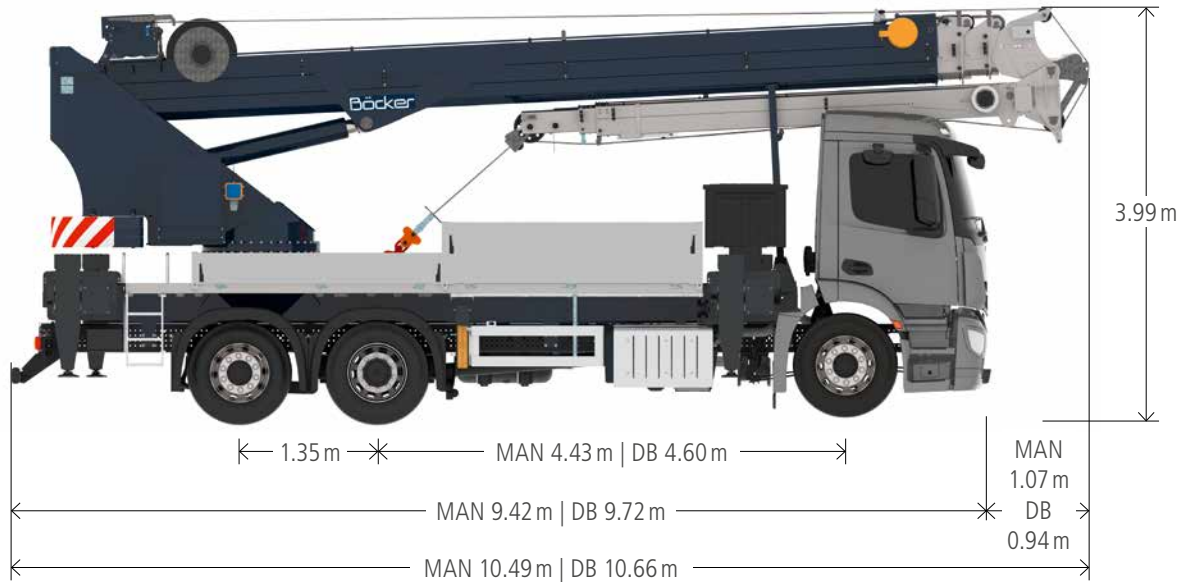

All rights reserved for changes. All specified values are maximum values.

We recommend the AK 46/6000 for all those that want to playfully reach the rear side of roofs or buildings. It has a comparatively low body weight and is mounted on an 18 or 26 t truck, lifting a maximum of 6 t. On the jobsite this crane reaches up to 39 m of radius with 250 kg load and still 26 m with a load of 1.000 kg on the hook- both in an almost circular radius. Upon request this crane can be fitted with a double fully hydraulic extendible fly jib.

Camera technology is also available as an option. It transmits a live image from the top of the boom to the colour display of the remote control. Thanks to its compact design, its convenient driving characteristics as well as its surpassing manoeuvrability, the AK 46/6000 can also be set-up and used in tight spaces.

Available with **Böcker**Connect

Böcker
MY WAY TO THE TOP

Working range crane operation

All weights are in kg.
Measurements can fluctuate slightly.

Working range platform operation

Non-rotating basket PK 250-1

Rotating basket PK 350-D

Jib

All weights are in kg.
Measurements can fluctuate slightly.

Dimensions

Boecker

www.boecker.co.uk

Boecker UK Limited

Unit B Grazebrook Industrial Park
Hulbert Drive, Dudley
West Midlands UK-DY2 0XW